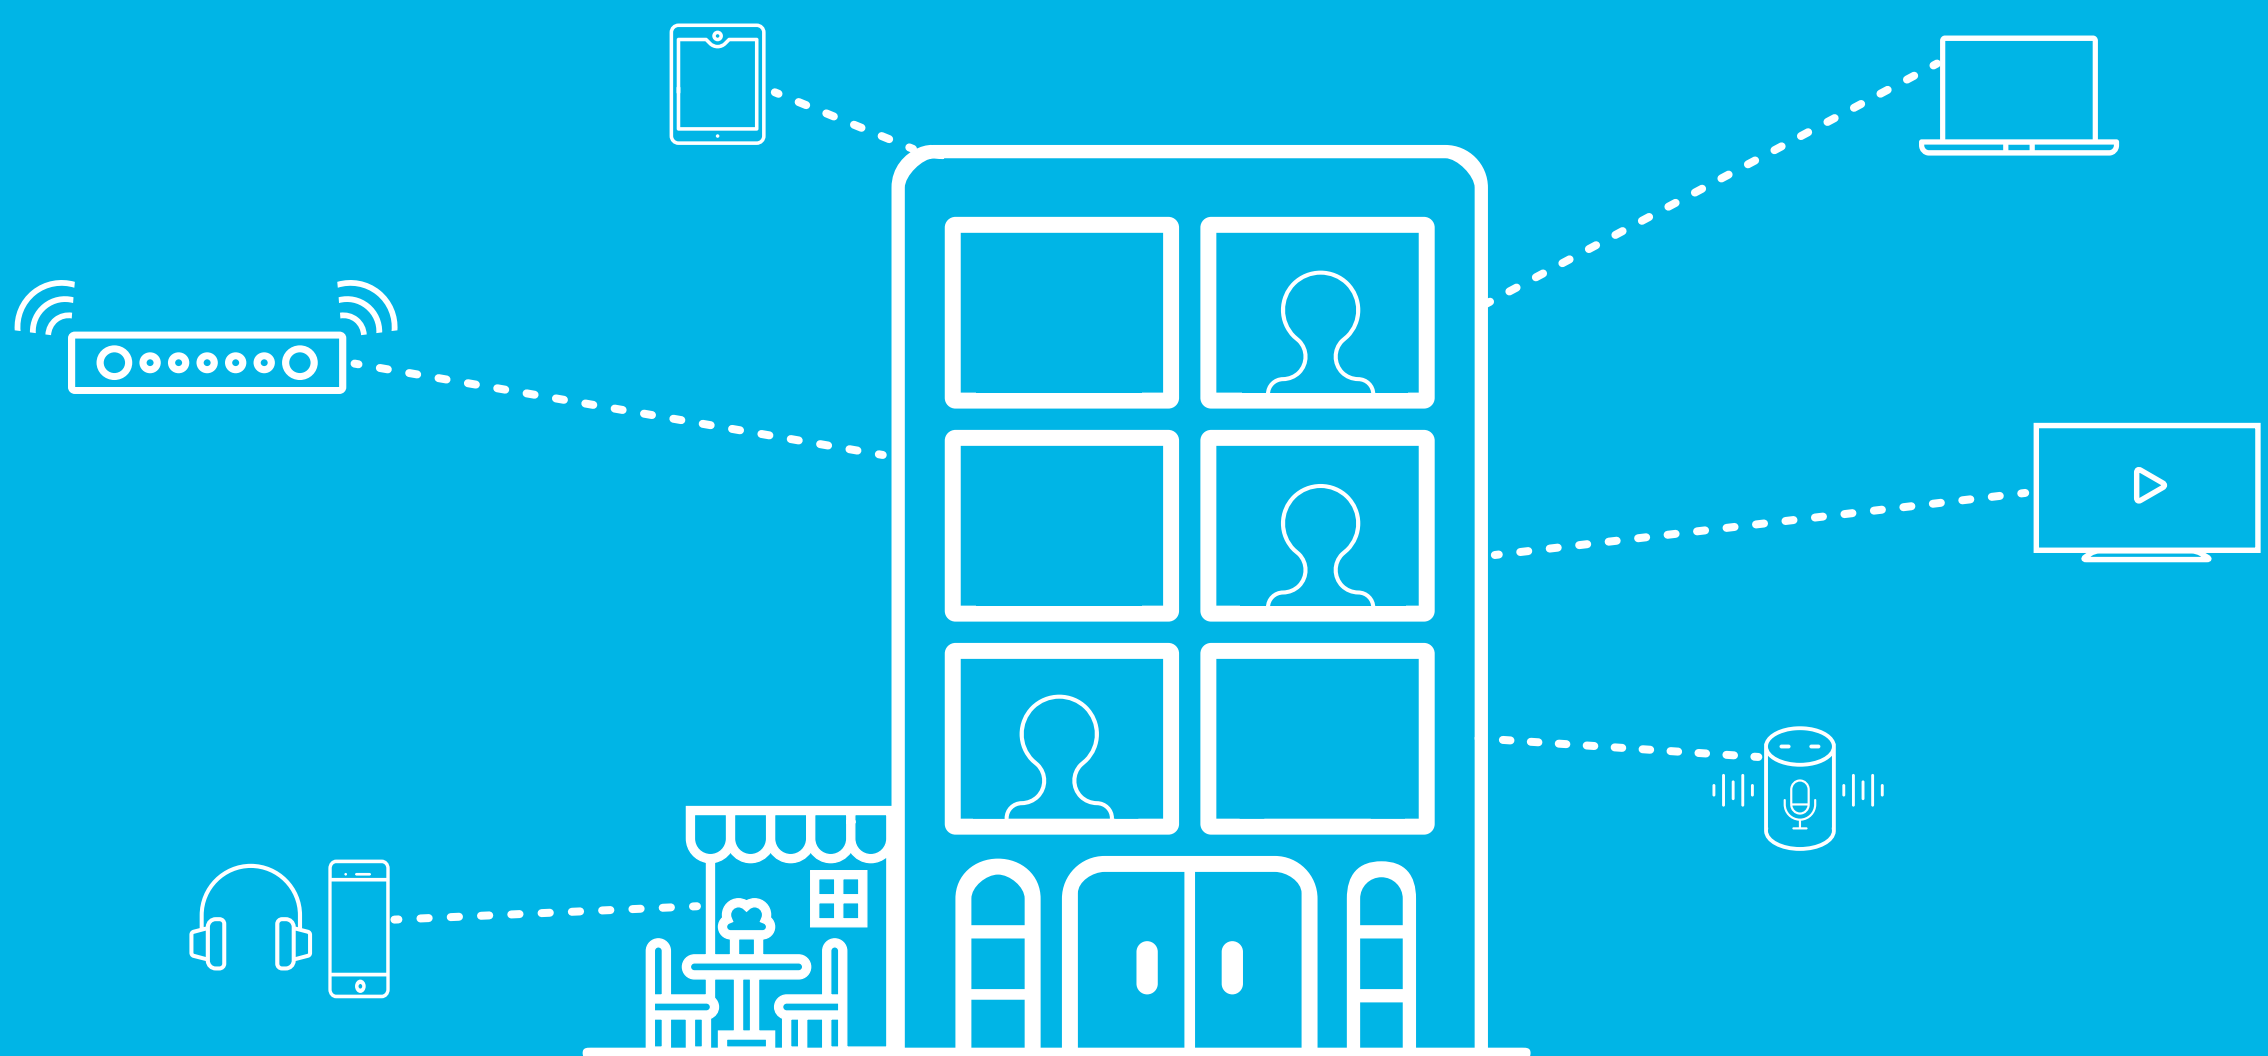

Easy, immersive audio everywhere

Dolby Atmos is available on multiple devices

from in-home devices to on-the-go tablets and smartphones

Dolby Atmos goes wherever your audience goes

From immersive surround sound systems to smartphones and everything in between, there is a device enabled with Dolby Atmos for any place you are

Dolby Atmos can be delivered using*

upward-firing speakers

upfiring on soundbars

virtualised sound on TVs, soundbars, laptops, and smart speakers

binaural tech on headphones for mobile devices, laptops, and tablets

Simple and compact, the virtualised Dolby Atmos experience gives a big sound no matter the size of the room

Dolby Atmos uses binaural processing to give you an immersive and personalised experience

Tablets and laptops let you share Dolby Atmos with friends and family anywhere you go